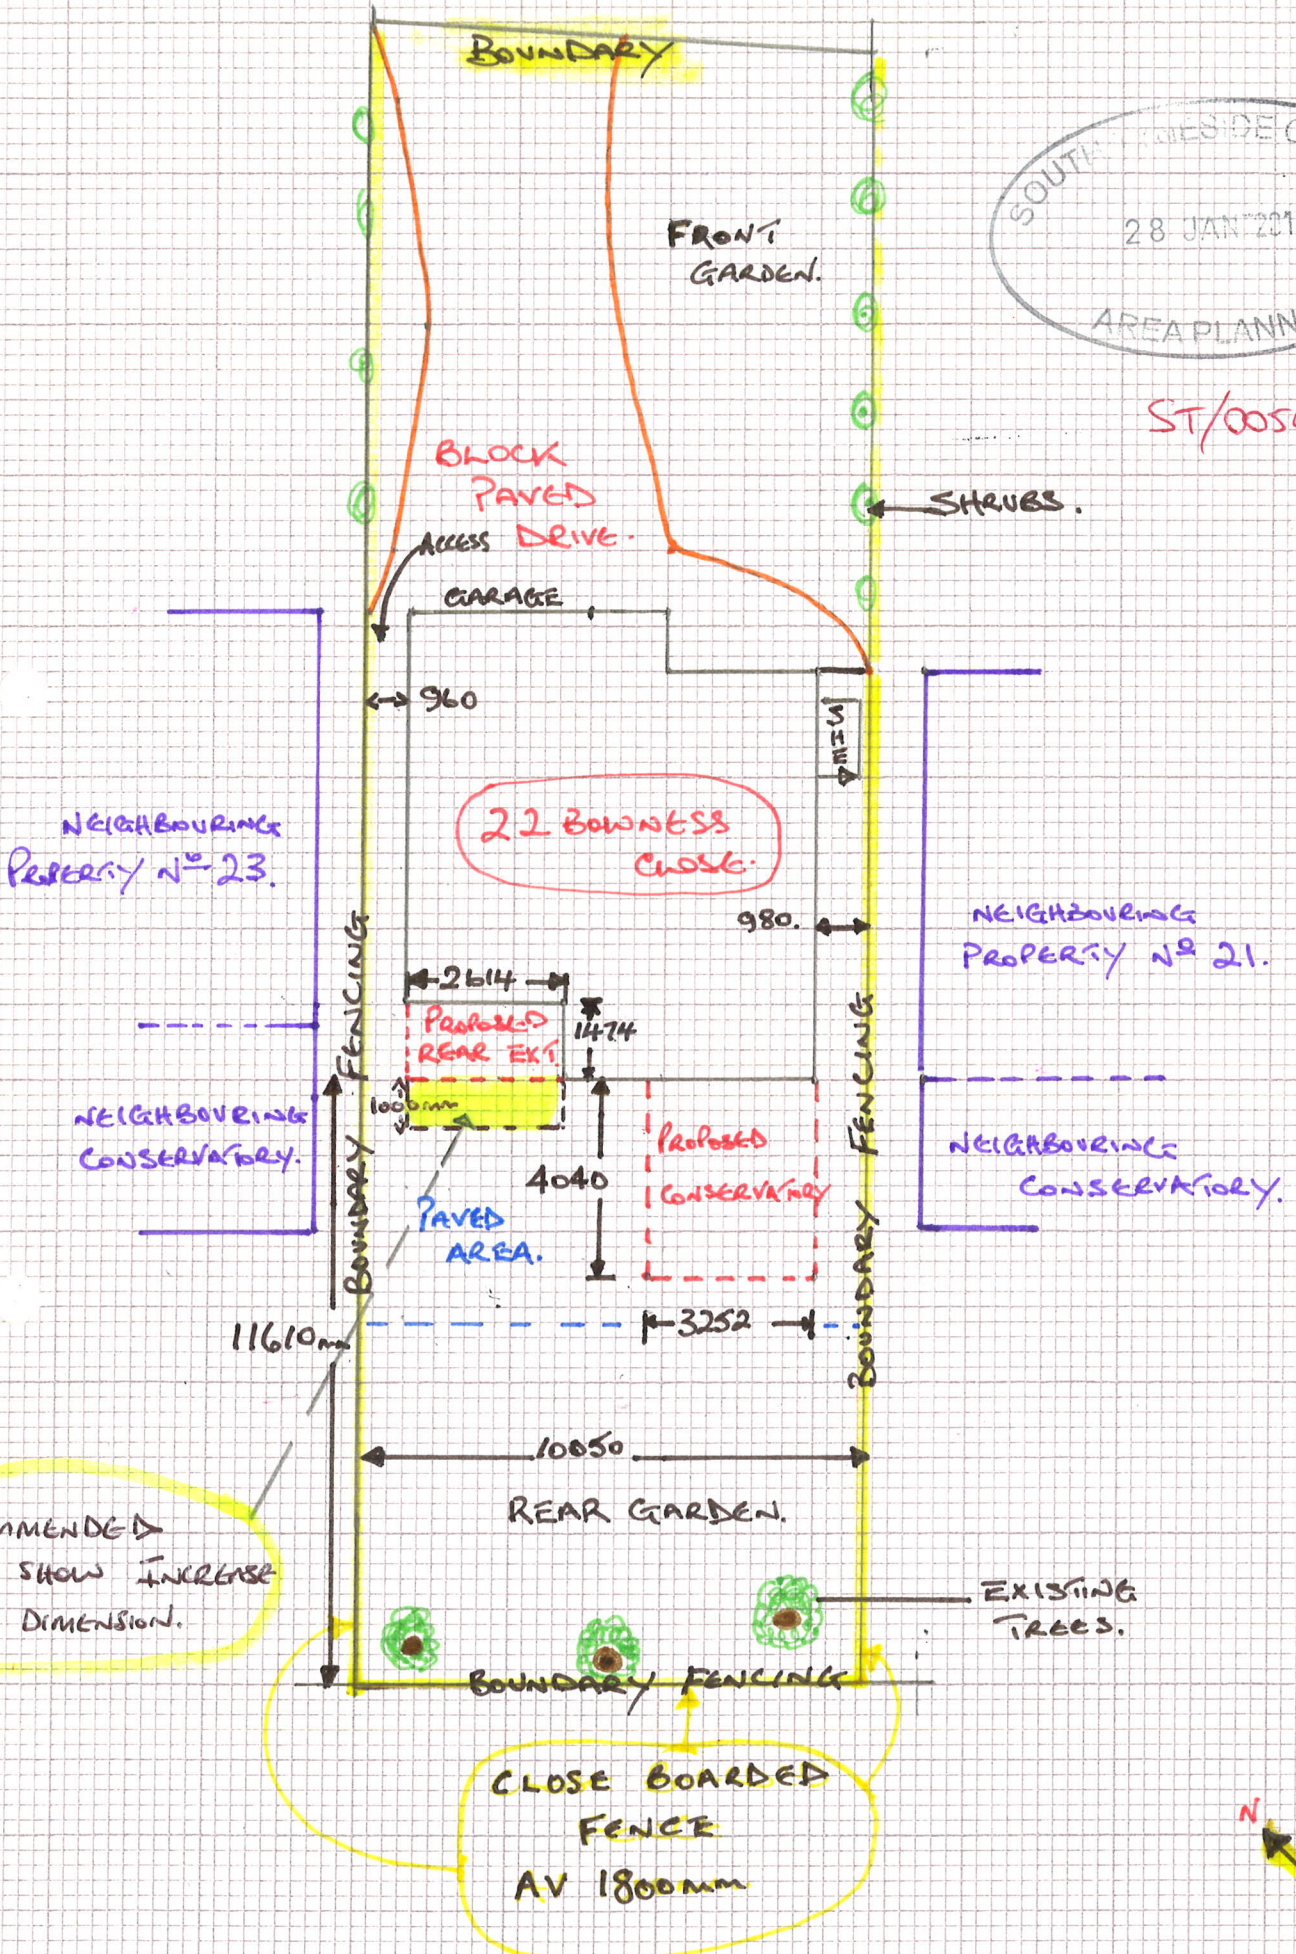

ROAD.

ST/0054/16/HFUL

AMMENDED TO SHOW INCREASE IN DIMENSION.

CLOSE BOARDED FENCE AV 1800MM